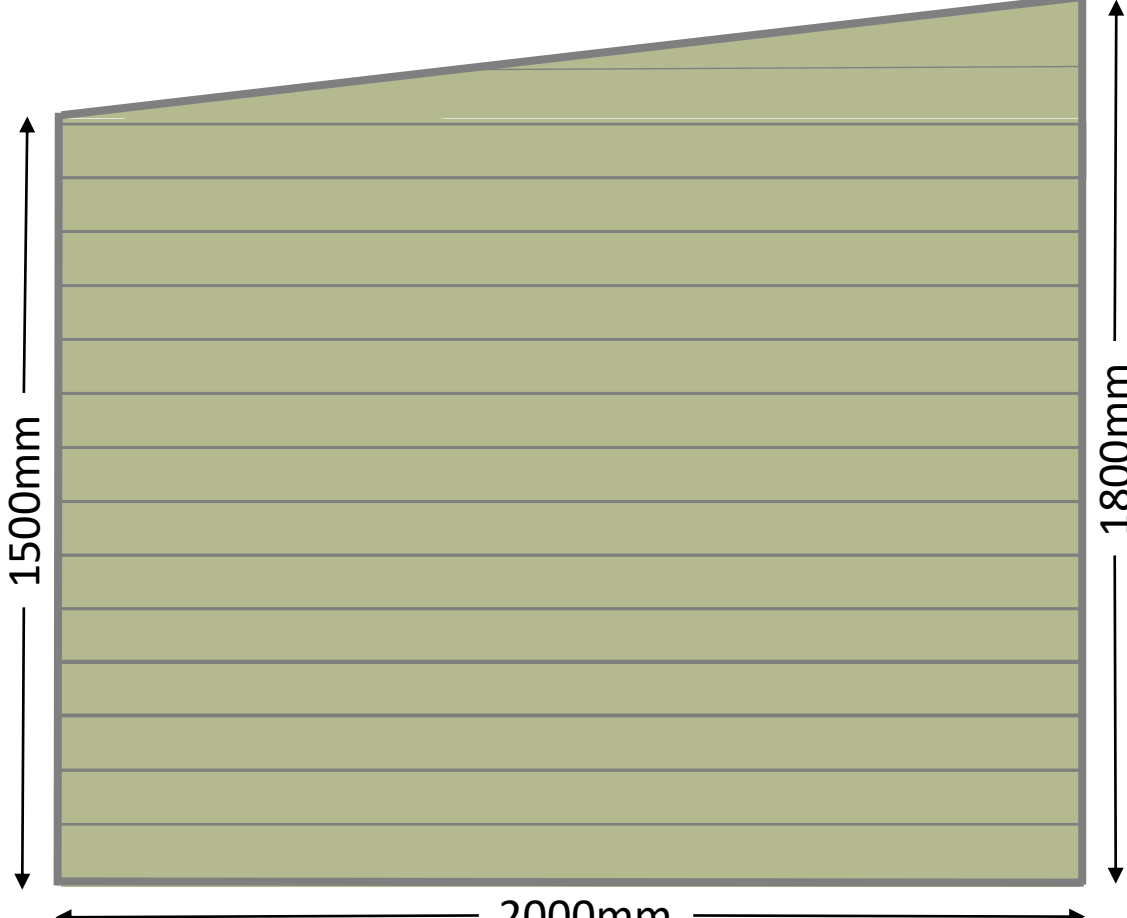

PROPOSED BIKE SHED FOR STONEHAVEN & DISTRICT MEN'S SHED

FRONT

SIDE