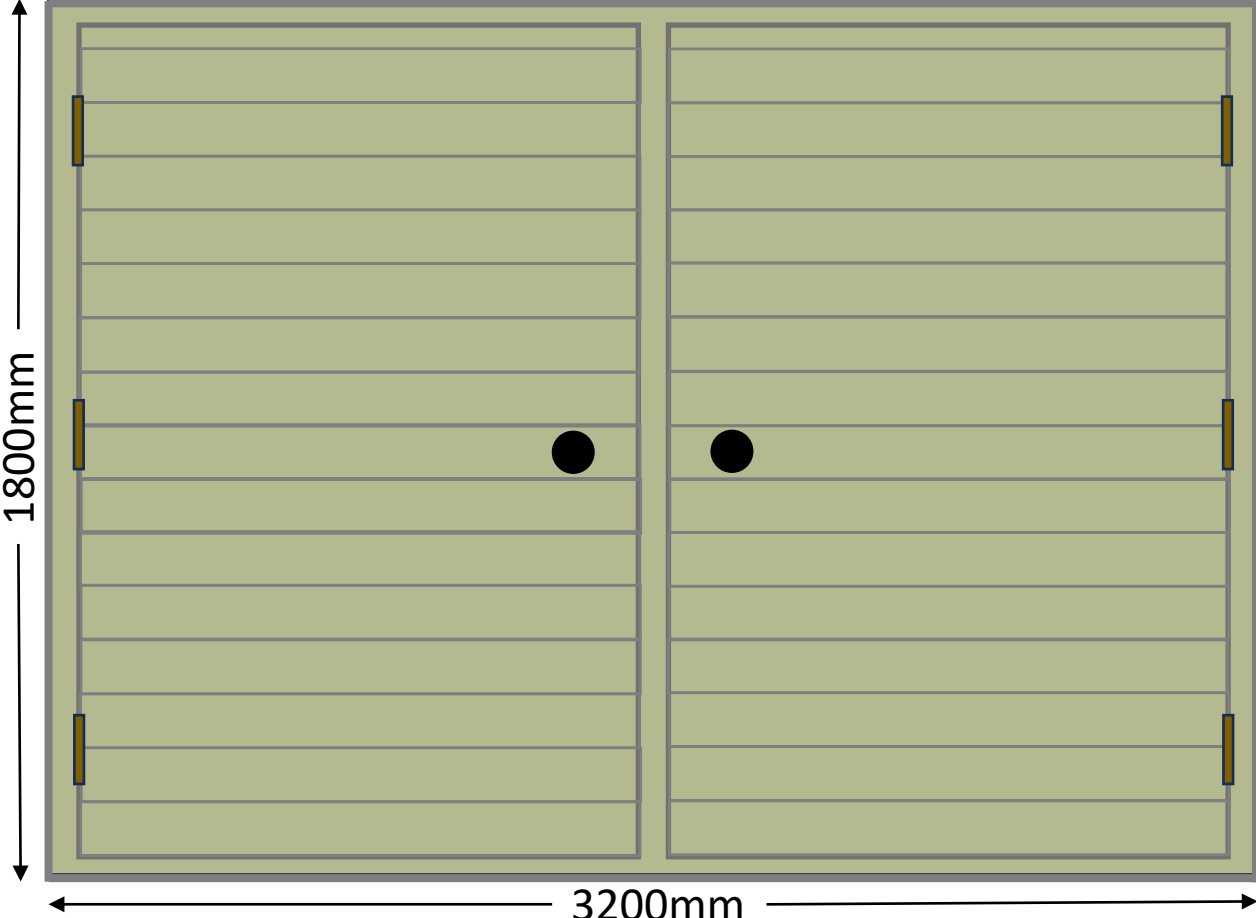

PROPOSED BIKE SHED FOR STONEHAVEN & DISTRICT MEN'S SHED

FRONT

SIDE